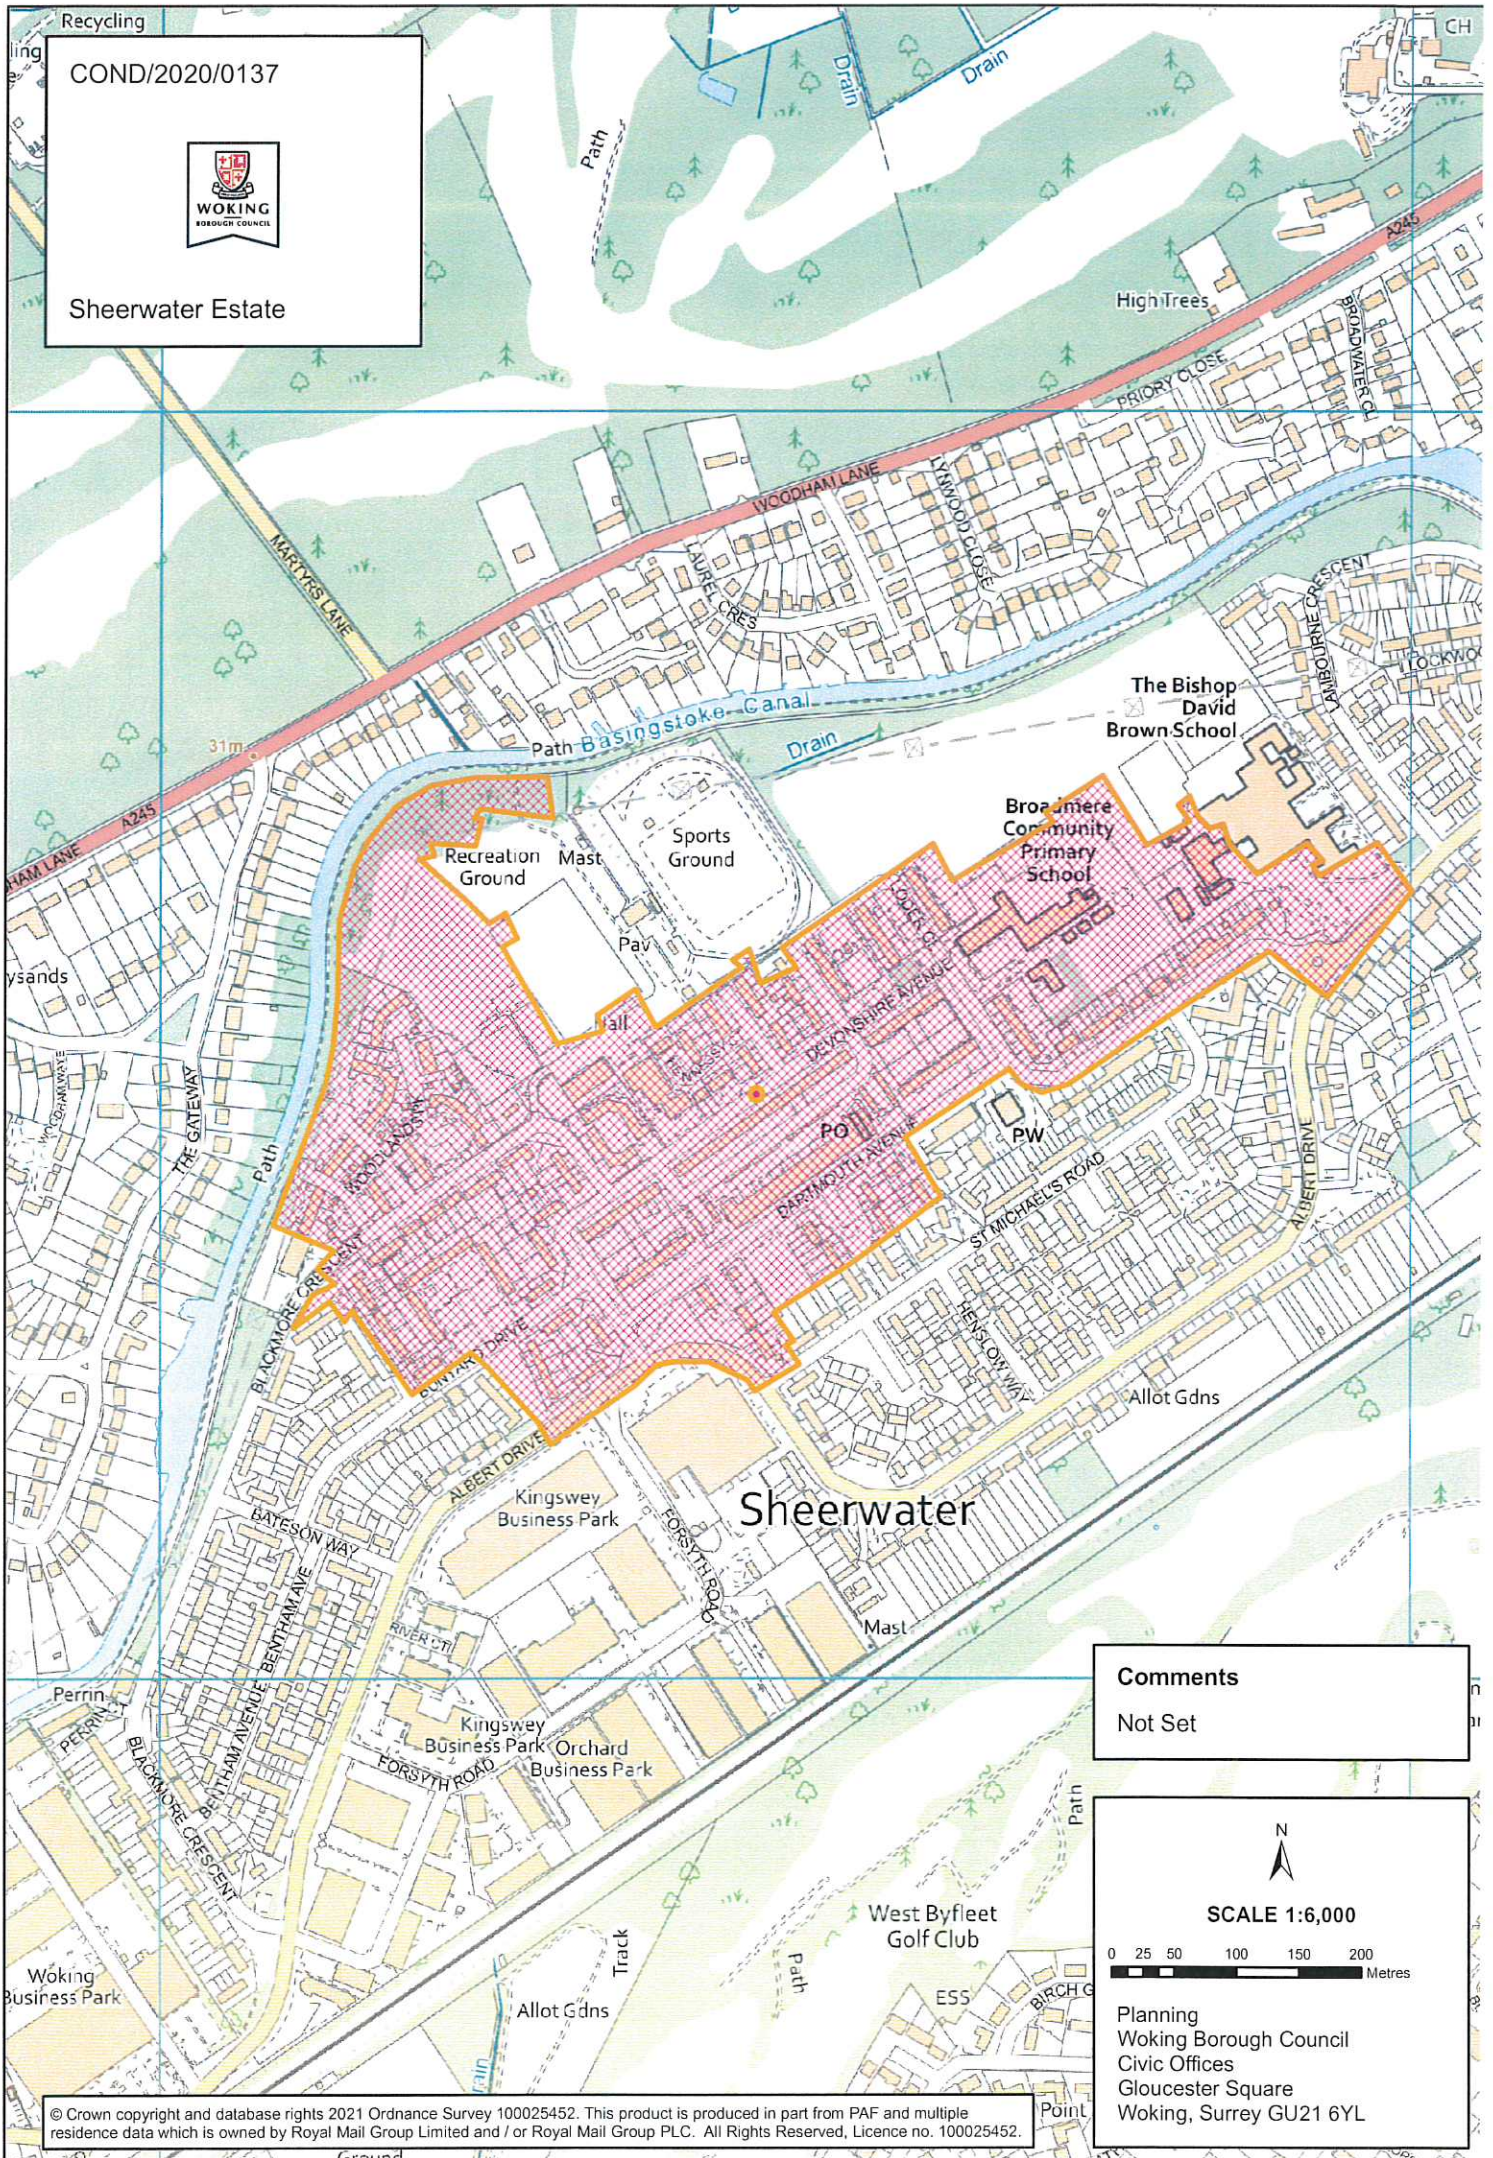

Recycling

COND/2020/0137

Sheerwater Estate

Comments

Not Set

SCALE 1:6,000

Planning
Woking Borough Council
Civic Offices
Gloucester Square
Woking, Surrey GU21 6YL

© Crown copyright and database rights 2021 Ordnance Survey 100025452. This product is produced in part from PAF and multiple residence data which is owned by Royal Mail Group Limited and / or Royal Mail Group PLC. All Rights Reserved, Licence no. 100025452.